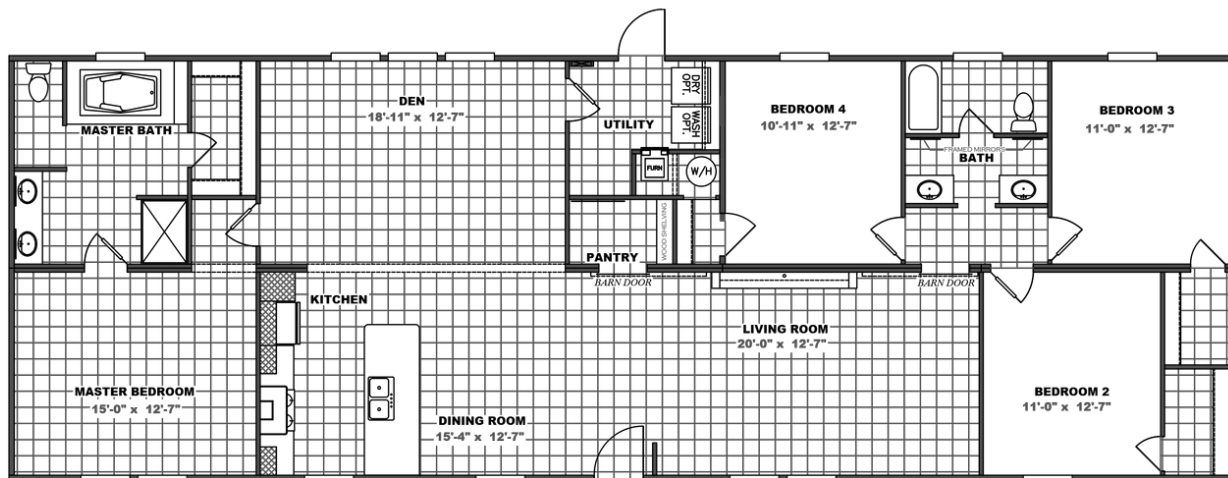

THE BREEZE II

THE BREEZE II Model number: 34SSP28764AH18

4 beds • 2 baths • 2128 sq.ft. • 28' width • 76' depth

Our home building facilities invest in continuous product and process improvements. Plans, dimensions, features, materials, specifications and availability are subject to change without notice or obligation. Renderings and floor plans are representative likenesses of our homes and may differ from the actual homes. We invite you to tour a Home Center near you and inspect the highest value in quality housing available or call (304) 756-2900 to speak with a Home Consultant. Copyright 2017, CMH. All rights reserved.

THE BREEZE II Model number: 34SSP28764AH18

4 beds • 2 baths • 2128 sq.ft. • 28' width • 76' depth

Our home building facilities invest in continuous product and process improvements. Plans, dimensions, features, materials, specifications and availability are subject to change without notice or obligation. Renderings and floor plans are representative likenesses of our homes and may differ from the actual homes. We invite you to tour a Home Center near you and inspect the highest value in quality housing available or call (304) 756-2900 to speak with a Home Consultant. Copyright 2017, CMH. All rights reserved.