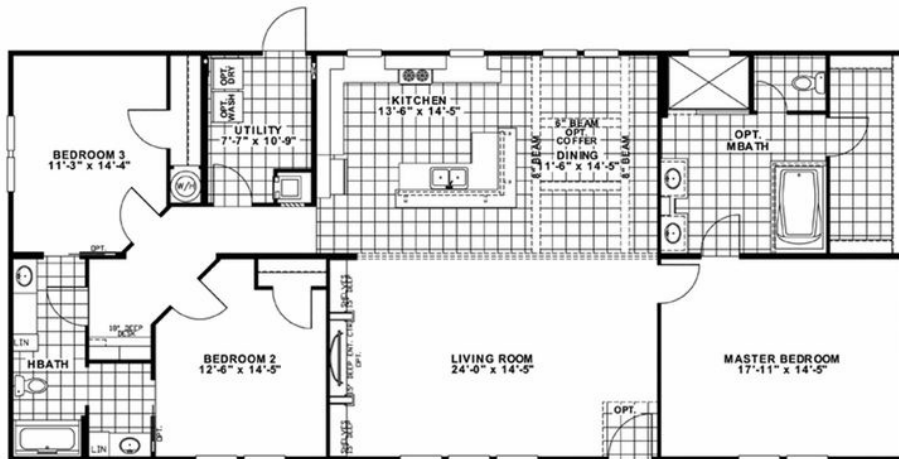

VERSAILLES

VERSAILLES

Model number: 27MRE32663AH19

3 beds • 2 baths • 2432 sq.ft. • 32' width • 76' depth

Our home building facilities invest in continuous product and process improvements. Plans, dimensions, features, materials, specifications and availability are subject to change without notice or obligation. Renderings and floor plans are representative likenesses of our homes and may differ from the actual homes. We invite you to tour a Home Center near you and inspect the highest value in quality housing available or call (304) 756-2900 to speak with a Home Consultant. Copyright 2017, CMH. All rights reserved.

VERSAILLES Model number: 27MRE32663AH19

3 beds • 2 baths • 2432 sq.ft. • 32' width • 76' depth

Our home building facilities invest in continuous product and process improvements. Plans, dimensions, features, materials, specifications and availability are subject to change without notice or obligation. Renderings and floor plans are representative likenesses of our homes and may differ from the actual homes. We invite you to tour a Home Center near you and inspect the highest value in quality housing available or call (304) 756-2900 to speak with a Home Consultant. Copyright 2017, CMH. All rights reserved.